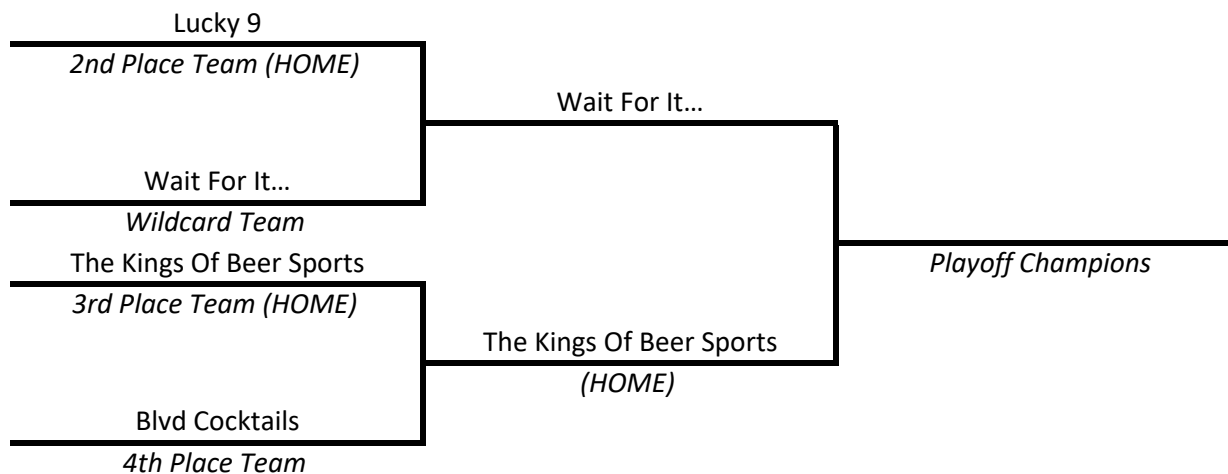

★ PLAYOFFS ★

SILVER TIER

Divisions Of 9 To 13 Teams

**Division Champions (First Place At The End Of The Session) AND
Playoff Champions Advance To The World Qualifier Tournament**

WILDCARD TEAMS

- Scooby Pool Gang
- Wait For It...
- Pooligans
- Hog Wild Too
- C U Next Thursday
- Dark Horse
- I See Dead Balls

INELIGIBLE FOR WILDCARD DRAW

- Rak Pak

Division Champions: Right On Cue

Please see the schedule on your APA Online Member Services account to see when you play

All players must play at least 5 matches with a team during regular session to gain eligibility into playoffs